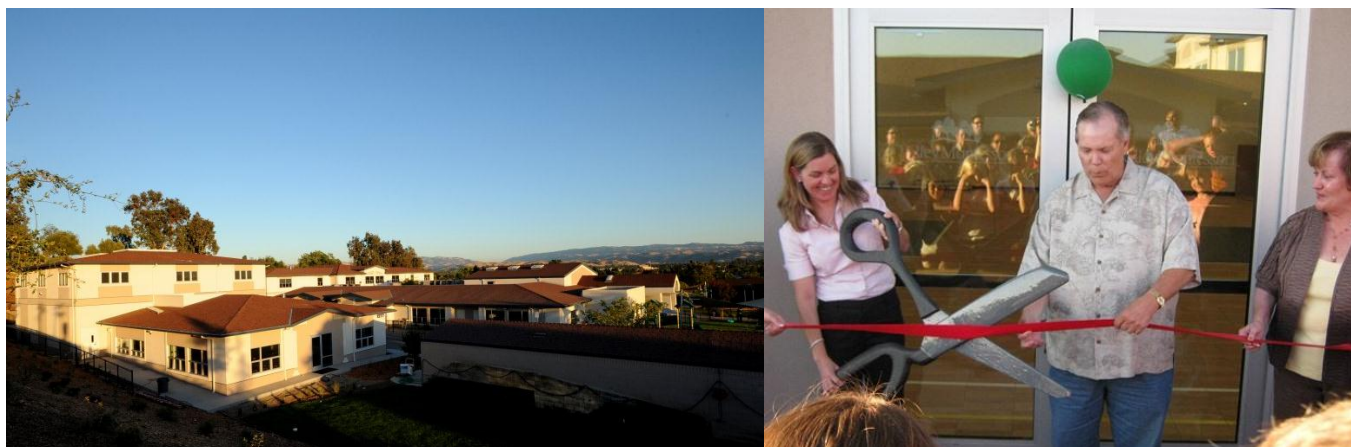

FOR IMMEDIATE RELEASE

Valley Montessori School Celebrates Campus Expansion with new Building Dedication

Livermore, California - Friday, September 10, 2010

The Valley Montessori School community was joined by Mayor Marshall Kamena at their school picnic to celebrate the success of their Campus Expansion and officially dedicate their new 9000 square foot building. The new building at VMS added six additional classrooms and a half-court gymnasium to their existing 37,000 square foot school site on North Livermore Avenue.

VMS Head of School, Mary Ellen Kordas explains, "Growing our campus to fit the needs of our families was the result of a shared vision to provide space for our younger students moving into the Elementary and Middle School programs. With the additional space and a new gym, we have been able to enhance the educational experience for all of our students."